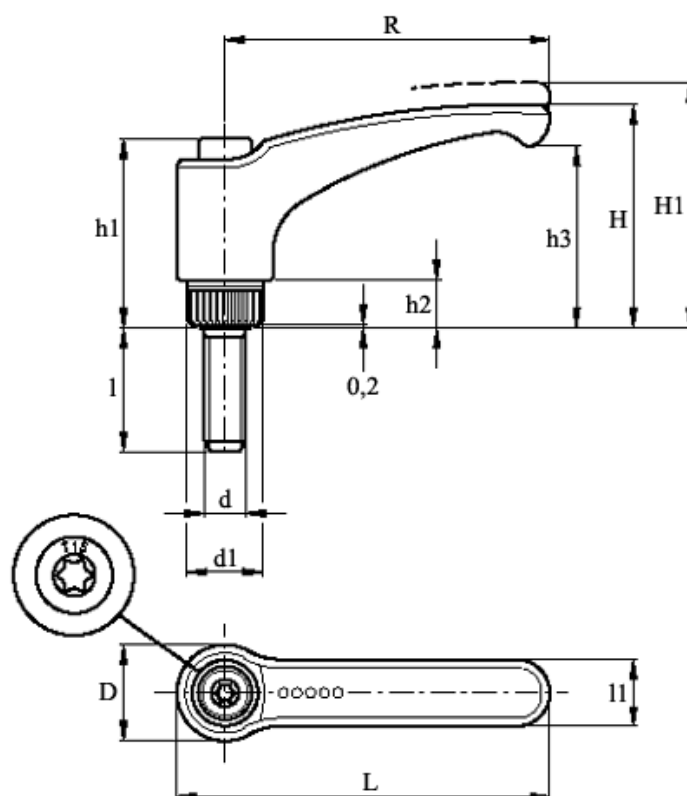

Article number: 23052345432

Description: E+G Adjustable handle
ERX.78 AV p-M10x50-C2, Orange push-button

Measures

D	= 23	l	= 50
d1	= 19	L	= 90.5
d 6g = M10		l1	= 16
H	= 54	Number of teeth	= 24
h1	= 45	R	= 78
H1	= 58		
h2	= 12		
h3	= 44		